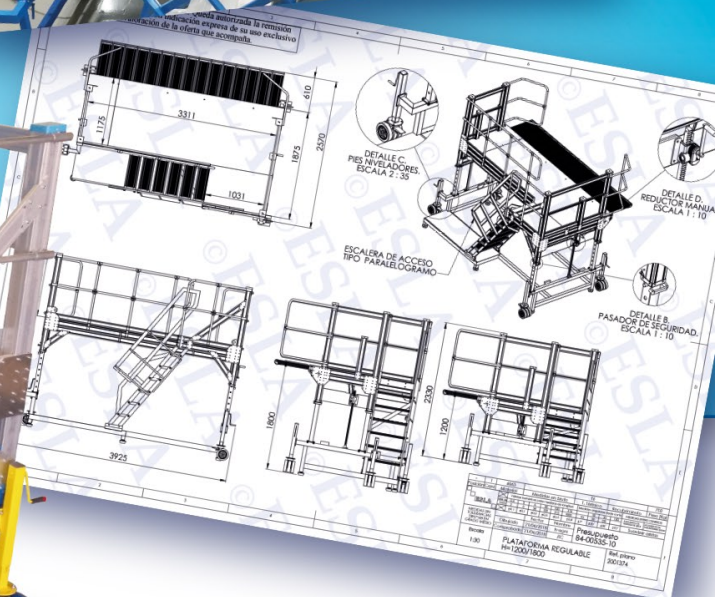

## Elevated Platform Custom made designs

- Manually operated rack lift system
- Access with parallelogram ladder which can be gradually adapted to preferred incline

**COD: 2001374**

**EUROPEAN SPECIAL LADDERS, S.A.**