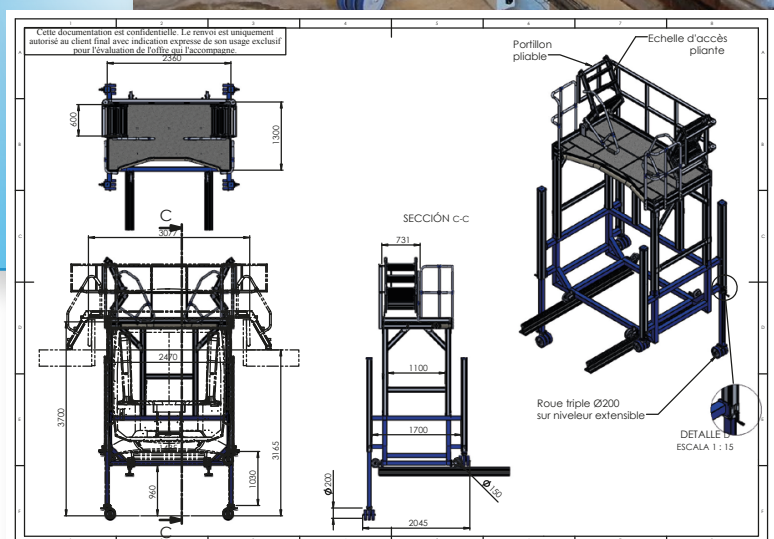

## SPECIALS

**COD: 2001660**

### Liftable aluminum mobile platform for railway maintenance

- ✓ Small access ladder folding on both sides.
- ✓ Protective handrails.
- ✓ Folding door.
- ✓ Triple wheels.
- ✓ Extendable manual leveler.