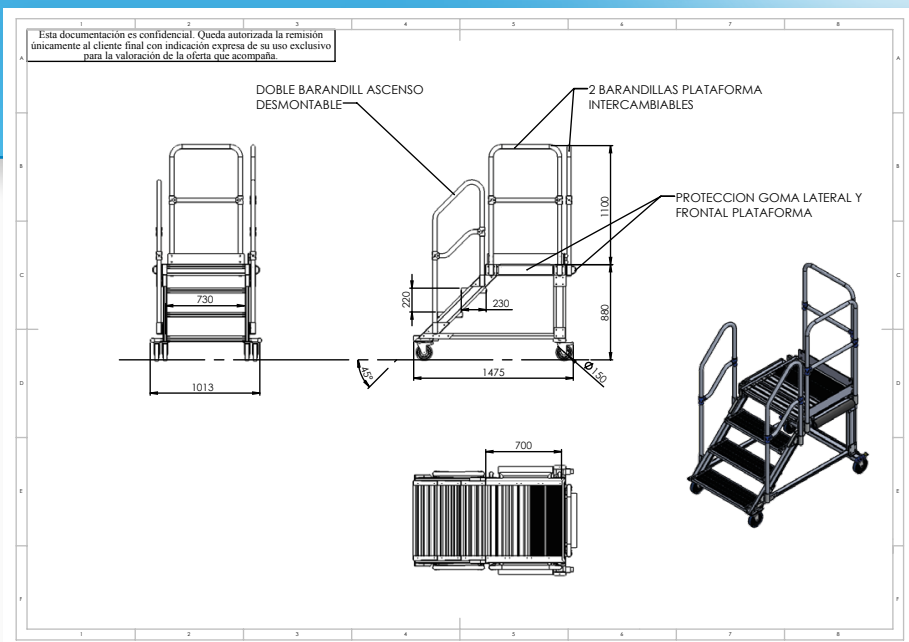

SPECIALS

COD: 2011347

Mobile platform

- ✓ 45° ladder.
- ✓ Wheels.
- ✓ Double removable climbing rails.
- ✓ Two interchangeable handrails on the platform.
- ✓ Platform protection with front and side rubber.